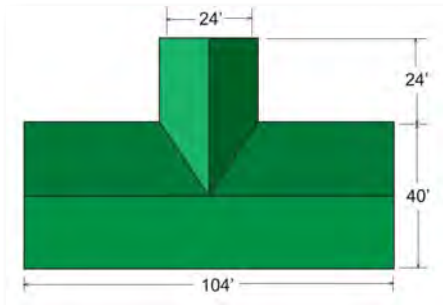

Make your donation to the Wilson Park Pavilion account at Milan City Hall

For more information, please contact Milan Parks and Recreation at 734-439-1549