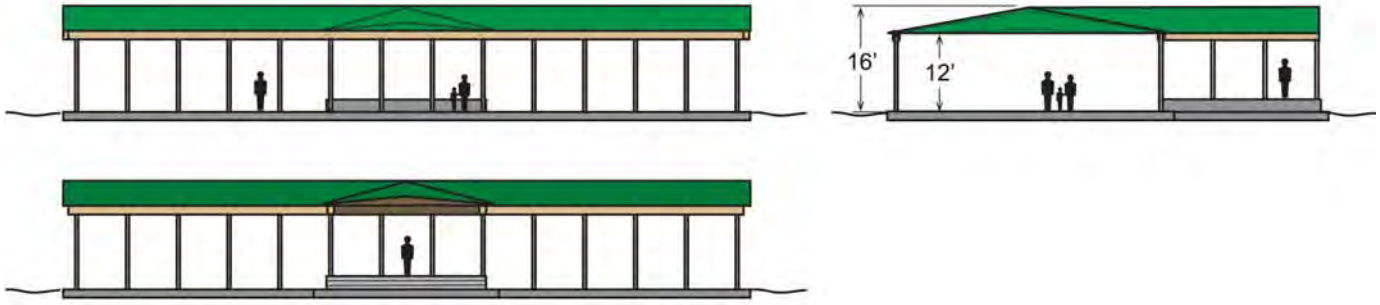

Details

This facility will provide over 4700 sq. ft. of covered space.

The architectural details include ...

Feature	Breakdown	Cost
<i>The steel roof surface is rated to last 40 years.</i>	<i>Basic Structure</i>	<i>$46,000</i>
<i>Brick facing on all roof columns to protect from decay and vandalism</i>	<i>Concrete</i>	<i>$7,500</i>
<i>Distributed electric power through the length of the building</i>	<i>Concrete Finishing & Construction —</i> • <i>Interior Wood</i> • <i>Electrical</i> • <i>Brickwork</i>	<i>$45,200</i>
<i>Raised Focal Point Stage area overlooking Wilson Park</i>		
<i>Wood Paneled Interior Ceiling to enhance acoustic environment</i>		
<i>Monolithic Concrete slab for more than 4700 sq. ft of uninterrupted space</i>		
<i>Internal Electric Lighting for day and night activities</i>	Fundraising Goal — $98,700	

Sponsored by Milan Parks and Recreation Commission, supported by Moving Milan Forward (model by Jim Gilson, photo illustrations by Tom Dupuis).

**Make your tax-deductible donations to Milan
Parks and Recreation Wilson Park Pavilion
Account at Milan City Hall**

Milan Parks &
Recreation